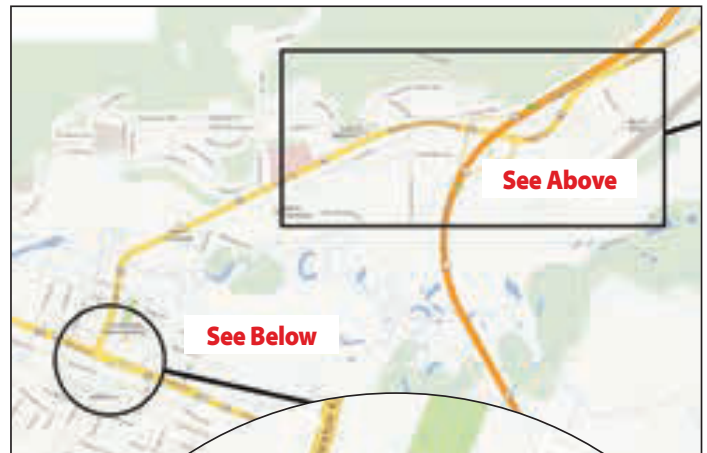

Events Schedule and Venue Locations

Ramada Inn

Best Western Plus Podium Awards

Service

THURSDAY, September 27

9am – noon	Registration Best Western Plus
noon – 5pm	Recce
5pm – 8pm	Scrutineering

FRIDAY, September 28

8am – 11am	Registration – Best Western Plus
9am – 12:30pm	Recce
1pm – 10:30pm	Service Park Open to Public – Wagon West Travel Plaza
4:30pm – 5:30pm	Car Display – Granite Avenue
5:30pm	Ceremonial Start – Granite Avenue
5:30pm – 9pm	Spectator Point – Helmer Lake Night Special, Refer to Spectator map

SATURDAY, September 29

8am – 7pm	Service Park Open to the Public – Wagon West Travel Plaza. See Venue Map
9:30am – noon	Spectator Point – Helmer Lake Special. See Spectator Map
1pm – 3pm	Spectator Point – Comstock Special. See Spectator Map
4pm – 7pm	Spectator Point – Spius Special. See Spectator Map
Approx. 9pm	End of Rally. Winners Podium at Best Western Plus. Banquet at Boston Pizza. See Venue Map